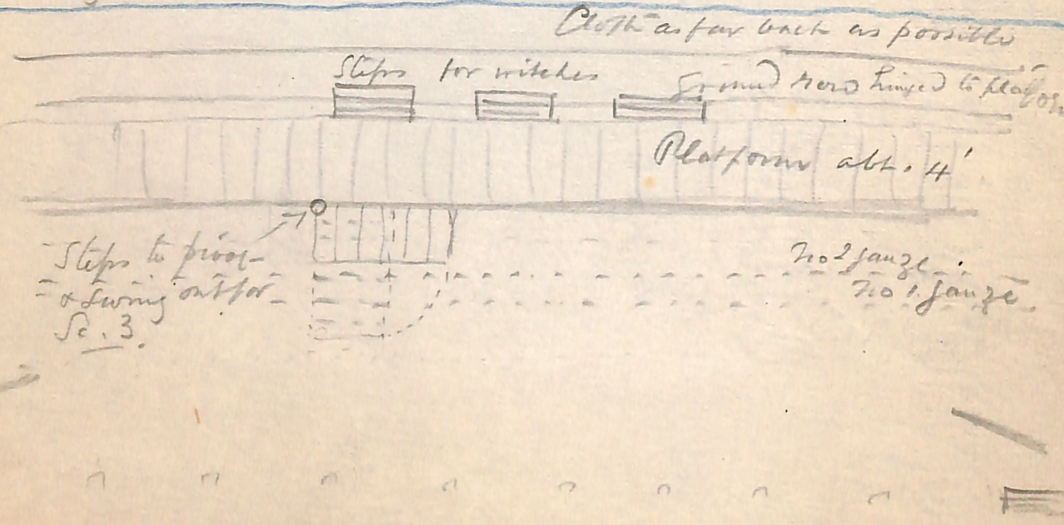

Interior of
tent. not
red.

Chair for
king brought out before
lights up.

Brilliant white
light at opening of tent
⊙? right? 4/50 Lockes

Sc. 5:

While Sc. 4 is on. lower back cloth of
Interior - 5 4' platform to 2'. wheel off
slips etc. lower backing for arches
lower red hanging for G. opening for Sc. 6
Arched opening Set 2 book
rings

red hanging
to fly.

Platform 2'

lights
Leath.
Red hanging closed.

tent:

Necessary furniture.
Set behind tent.

UNIVERSITÄT
DUISBURG
ESSEN

Wind. Rain. Thunder. Lightning. Steps behind for
 witches to rise. Fans to show their garments. All
 lights behind platform.