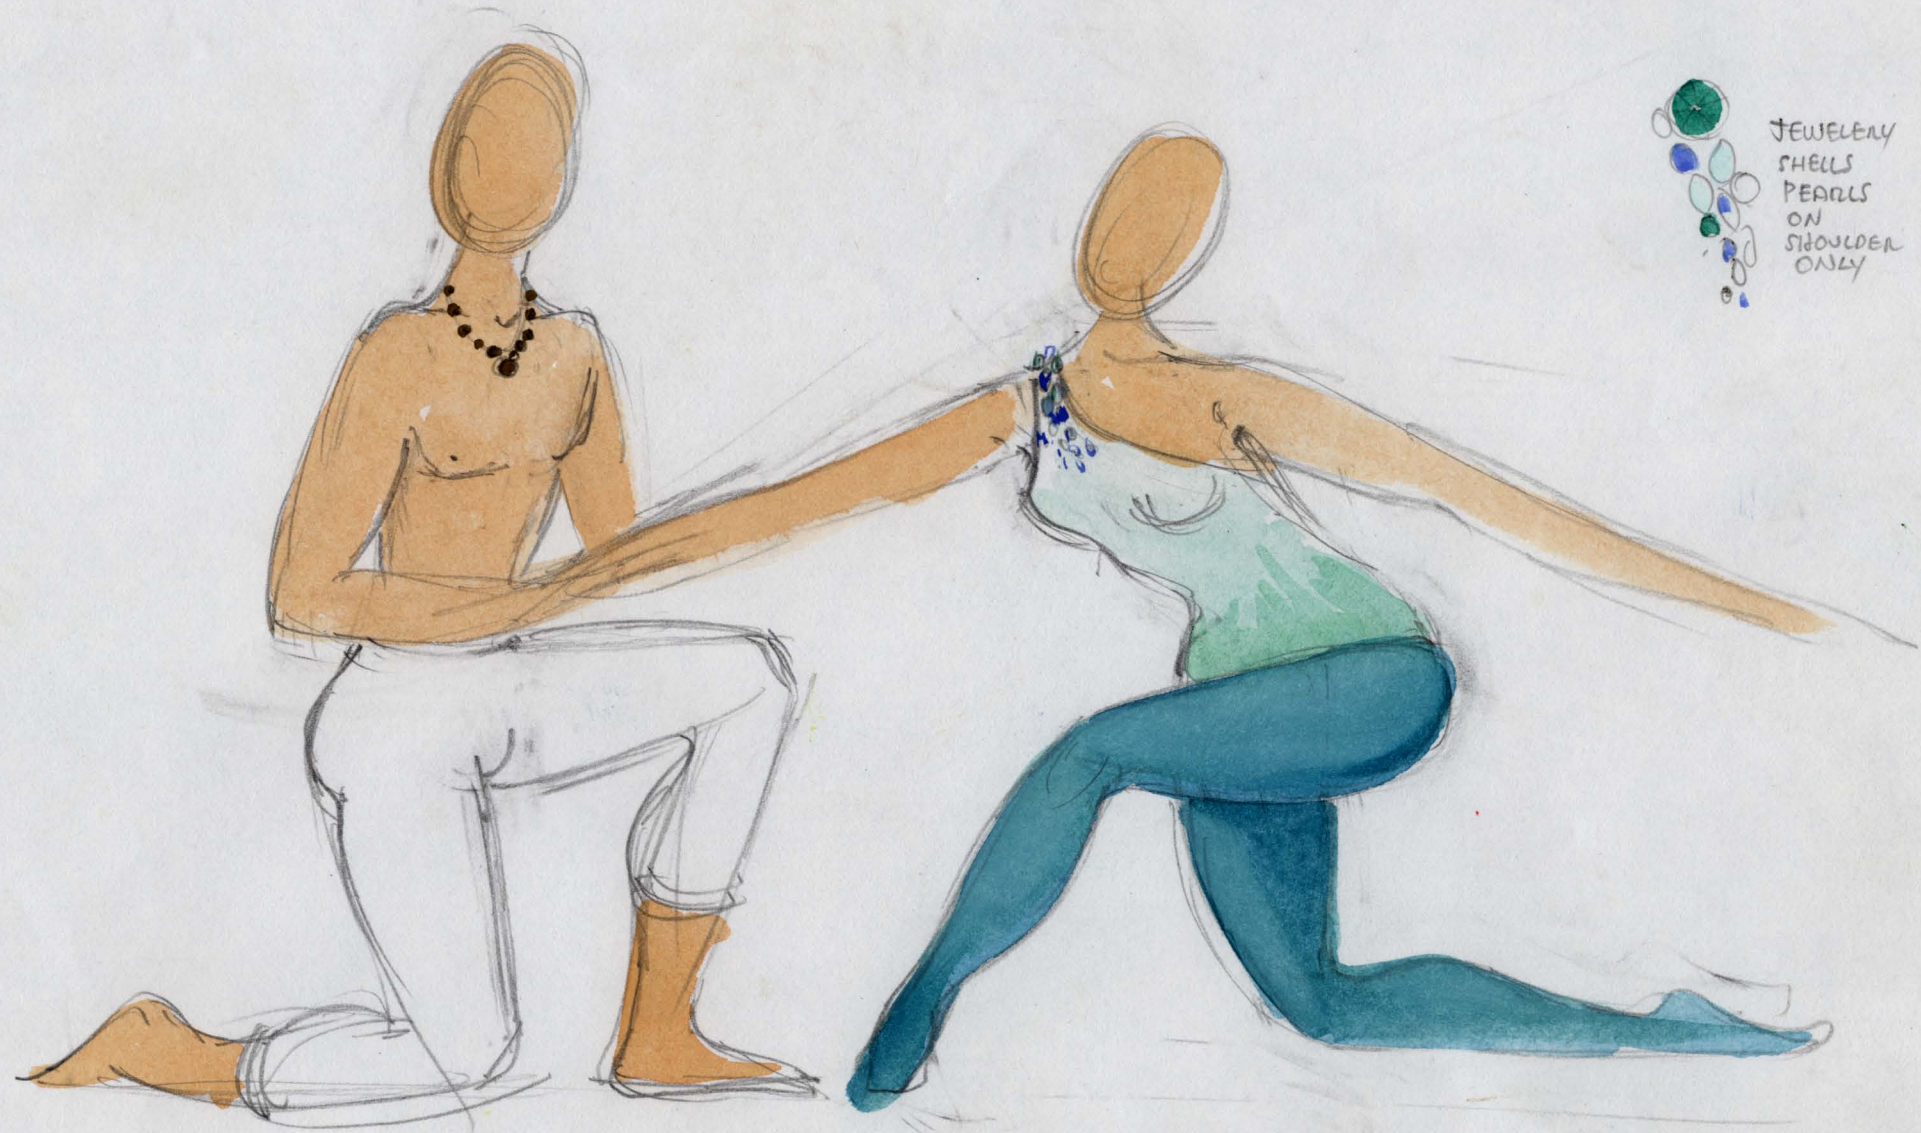

DROWNED MARINER
WHITE TIGHTS
GREEN CLOAK

SEA MAIDEN.
ONE SHOULDER WHITE (OPAL)
TIGHTS TURQUOISE

JEWELRY
SHELLS
PEARLS
ON
SHOULDER
ONLY

GOLD SPRAY NET.

MARIA / CATORINA / WELAS.